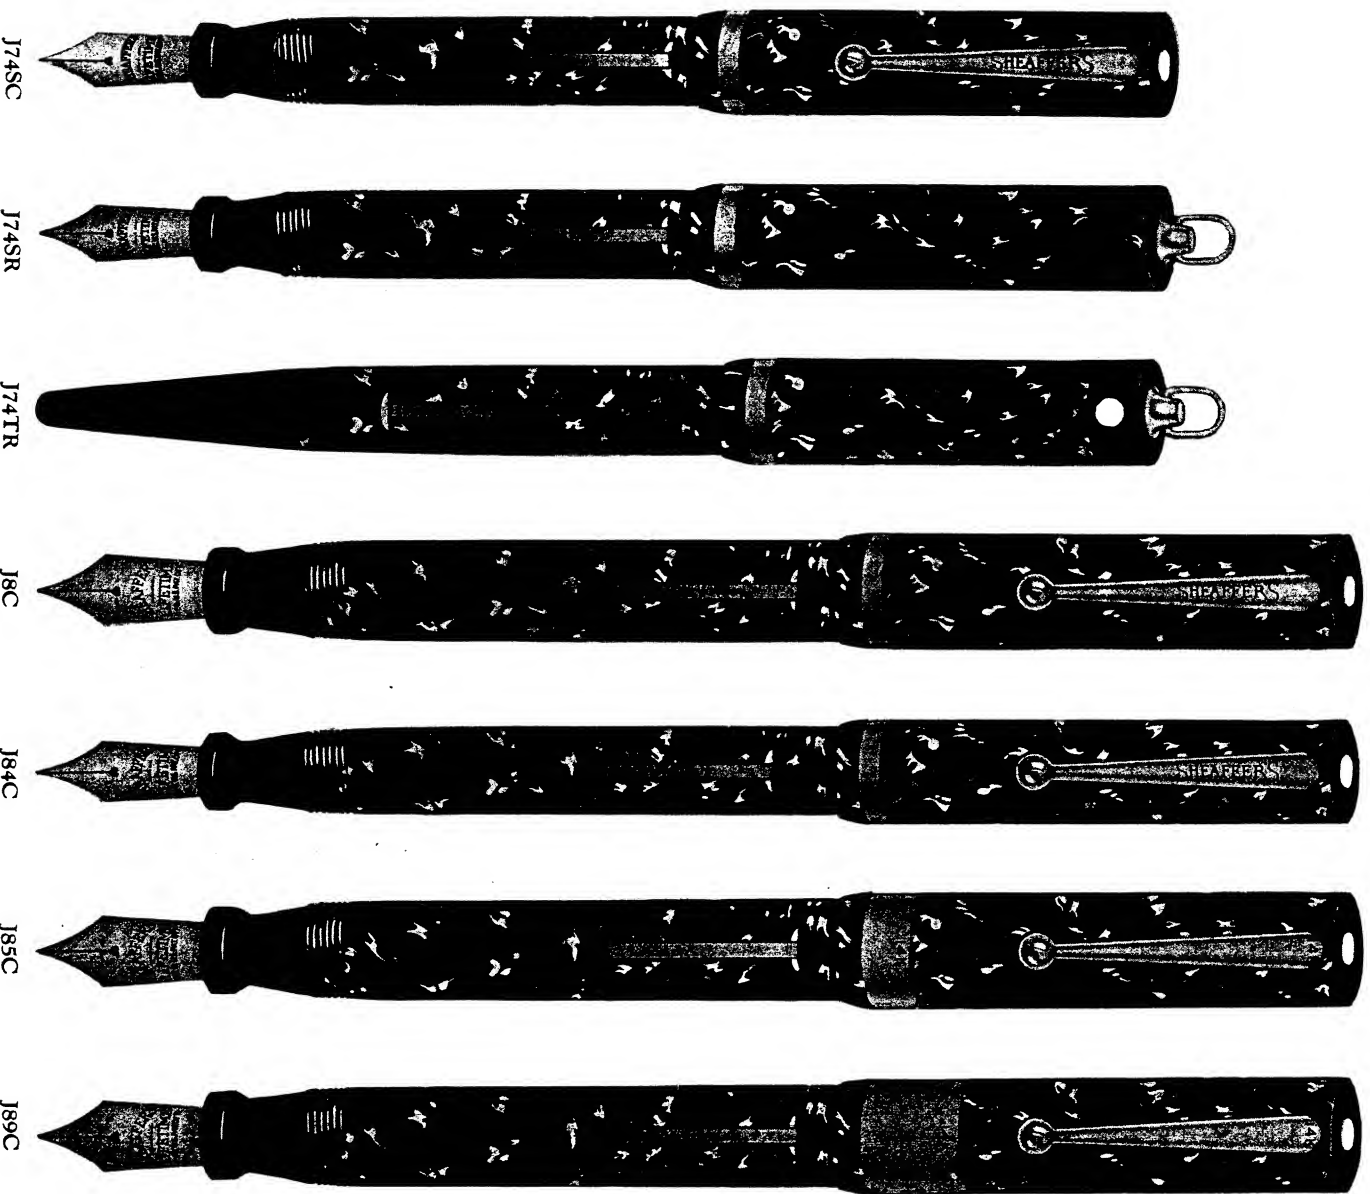

J74SC (Abgag)—Jade green unbreakable Radite with gold-filled band, clip and lever, short thin holder. See illustration. List $7.50

J74SR (Abgit)—Jade green unbreakable Radite with gold-filled band, lever and ring, short thin holder. See illustration. List $7.50

J74TR (Abgub)—Jade green unbreakable Radite with gold-filled ring, lever and band. Short black quill is fitted in end of barrel. See illustration. List $7.50

J8C (Abiag)—Jade green unbreakable Radite with gold-filled band, lever and clip. Oversize long holder. See illustration. List $8.75

J84C (Abkot)—Jade green unbreakable Radite with gold-filled band, clip and lever. Thin model long holder. See illustration. List $8.75

J85C (Abmok)—Jade green unbreakable Radite with 14 karat solid gold clip, and 1/4-inch band. Oversize long holder. See illustration. List $12.00

J89C (Abnix)—Jade green unbreakable Radite with 14 karat solid gold clip, and 1/2-inch band. Oversize long holder. See illustration. List $15.00

Furnished with Lifetime nibs in needle point, extra fine, fine, medium, coarse, stub, oblique and T. U. points.

••••• 3 •••••